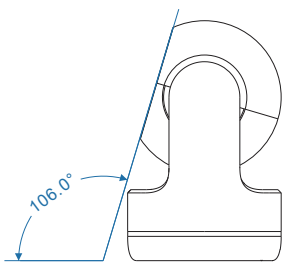

GENERAL FEATURES

- Soft indicator light gives a better sense of experience
- Ultra-wide scanning angle and ultra-far scanning distance
- 100% self-independent technology, support online upgrade
- Compatible with Linux, Android, Windows XP/7/8/10/MAC OS
- Suitable for retail stores, supermarkets, healthcare system, etc
- Adjustable volume to meet different environmental requirements

Vertical scanning field angle: 39 °

Horizontal scanning field angle: 60 °