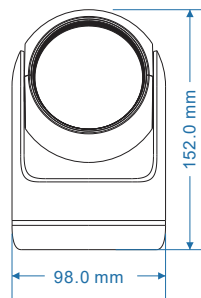

2D Desktop Barcode Scanner NBS-8202S

1D / 2D

Mobile payment

Auto

Plug and play

32-bit

1280x800Pixel

GENERAL FEATURES

Vertical scanning field angle: 39 °

Horizontal scanning field angle: 60 °

NBS-8202S

SPECIFICATIONS

Performance Parameter

| | |
|---------------------|--|
| Light Source | Red LED (Lighting) Color Temperature 650nm LED |
| CPU | 32-bit Processor |
| Scan Mode | Continuous Scan |
| Image Size | 1280x800 Pixel |
| Scanning Speed | 60 fps/s |
| Mobile Tolerance | 1.5m/s |
| Mnimum Resolution | >3mil |
| Scanning Direction | Omnidirectional |
| Scanning Angle | Deflection 360° Inclination ± 65° Rotation ± 60° |
| Decoding Depth | 5~280mm@(13mil UPC/EAN 100%,PCS=90%) |
| Decoding Capability | 1D: Codabar, Code11, Code39, Code32, Interleaved 2 of 5, Industrial 2 of 5, Matrix 2 of 5, Code93, Code128, GS1-128, UPC-A, UPC-E, EAN 8, EAN 13, GS1 DataBar(RSS14), GS1 DataBar Limited, GS1 DataBar Expanded, etc 2D: PDF417, Micro PDF417, QR Code, Micro QR, Data Matrix, Aztec Code |

Other Parameters

| | |
|------------------------|---|
| Size | L × W × H: 98×98×152(mm) |
| Weight | 350g(Including cable) |
| Case Material | ABS+PC |
| Input Voltage | DC 5V |
| Working Current | <450mA |
| Stand-by Current | <236mA |
| Indicator | Tone and Volume adjustable |
| Interface | USB-HID, RS-232, USB-VCP |
| Cable | Straight 1.8m |
| Temperature(Operating) | -10°C ~ 50°C |
| Humidity | 5% to 95% (non-condensing) |
| Temperature(Storage) | -20°C ~ 60°C |
| Light Levels | 0~5000Lux (fluorescence), 0~100,000 Lux (sunlight) |