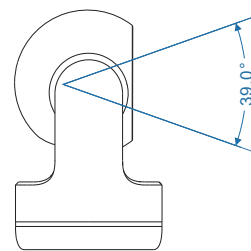

GENERAL FEATURES

- Soft indicator light gives a better sense of experience
- Ultra-wide scanning angle and ultra-far scanning distance
- 100% self-independent technology, support online upgrade
- Compatible with Linux, Android, Windows XP/7/8/10/MAC OS
- Suitable for retail stores, supermarkets, healthcare system, etc
- Adjustable volume to meet different environmental requirements

Vertical scanning field angle: 39 °

Horizontal scanning field angle: 60 °