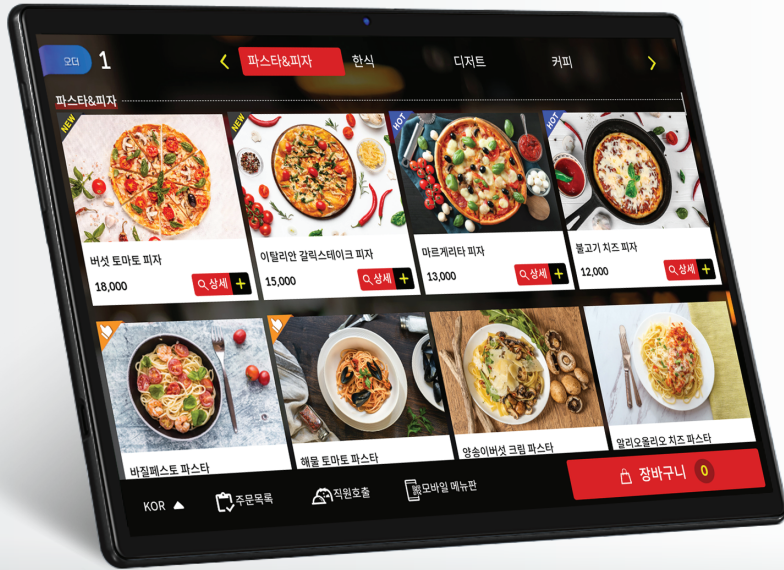

sewoo

Optimized for Table Order

ST10 Tablet PC

- MediaTek MT8788 High-performance 8-core
- Design with a black metal body and smooth edge
- 4GB LPDDR4X RAM, 64GB storage and Micro SD expansion
- PureSound Audio system with the K9 digital amplifier chip
- 802.11ac dual-band Wi-Fi network, Bluetooth-compatible 5.0
- 10.1-inch IPS wide viewing angle display, with 1280x800 HD resolution
- 6000mAh large-capacity lithium battery and low-power consumption processor

MediaTek MT8788
A73 8-core

Metal Body
finish

Android12
New UI

User Protection
Function control

4GB LPDDR4X
64GB fast storage

10.1-inch IPS
1280×800 HD

K9 Power amplifier
3.5mm headset

6000mAh
Type-C charging

AC Wi-Fi + BT 5.0
GPS positioning

2MP Front
5MP Rear/LED Flash

SPAD

sewoo

Republic of Korea [Head Office / R&D Center]
 28-6, Gajangsaneopdong-ro, Osan-si, Gyeonggi-do, 18103, Republic of Korea
 T. +82-31-8077-5000 F. +82-31-624-5310 E. sales@miniprinter.com

ST10 Tablet PC

- Optimized Specs for table order(OCTA CORE CPU, RAM 4GB, ROM 64MB)
- The most reasonable tablet PC without unnecessary specification
- Improved screen touch sensitivity and screen response speed for a more satisfying user experience
- Seamless power supply with MSR/IC reader even when connected to adapter and portable battery